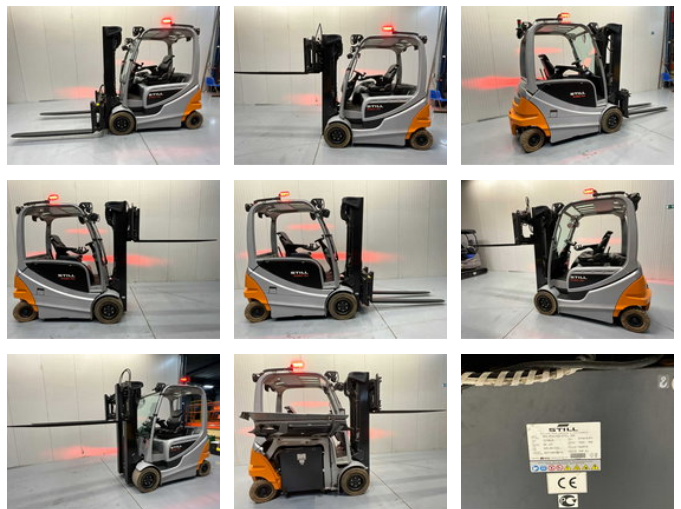

Still RX60-30 - 4,8M - Triplex - Vorkensteller - Freelift - Sideshift

General features

Brand	Still
Subcategory	Forklift
Construction year	2019
Hourmeter reading	8026
Condition	Used
Reference	V3053

Characteristics

Empty weight	5.452kg
Length	420cm
Width	120cm
Cabin	Open
Lifting capacity	3.000kg
Lifting height	4.810mm
Mast type	Triplex

Clearance height

2.300mm

Still RX60-30 - 4,8M - Triplex - Vorkensteller - Freelift - Sideshift

Description

Red line lighting on the side - blue spotlights at the front and rear

Accessories