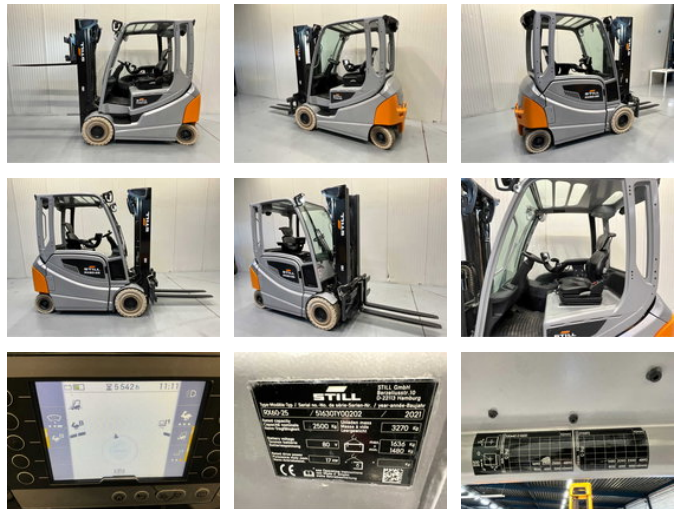

Still RX60-25- 4,9M - Triplex - Freelift - Sideshift

General features

Brand	Still
Subcategory	Forklift
Construction year	2021
Condition	Used
Reference	V3051

Characteristics

Length	360cm
Width	125cm
Lifting height	490cm
Mast type	Triplex
Clearance height	230cm

Still RX60-25- 4,9M - Triplex - Freelift - Sideshift

Accessories