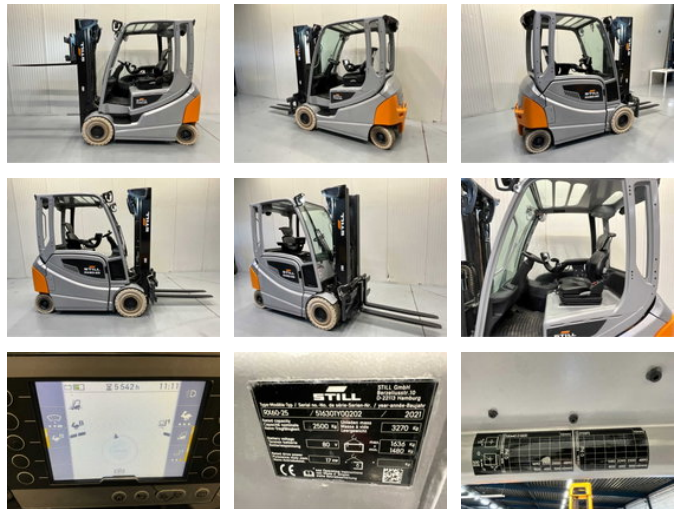

Still RX60-25- 4,9M - Triplex - Freelift - Sideshift

General characteristics

Brand	Still
Subcategory	Forklift
Year of construction	2021
Condition	Used
Reference	V3051

Properties

Length	360cm
Width	125cm
Lifting height	490cm
Mast type	Triplex
Clearance height	230cm

Still RX60-25- 4,9M - Triplex - Freelift - Sideshift

Accessories