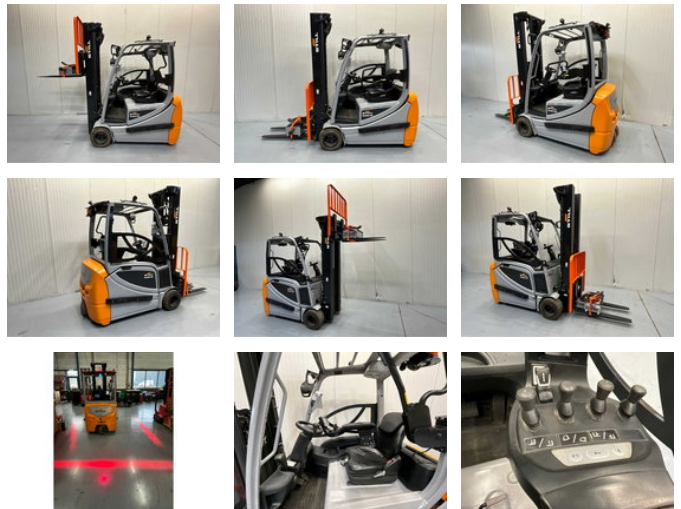

Still RX20-20 - 5,7M - Triplex - Freelift - Sideshift

General features

Brand	Still
Subcategory	Forklift
Construction year	2020
Hourmeter reading	6494
Condition	Used
Reference	V3058

Characteristics

Empty weight	3.869kg
Length	310cm
Width	120cm
Lifting capacity	2.000kg
Lifting height	570cm
Mast type	Triplex
Clearance height	245cm

Still RX20-20 - 5,7M - Triplex - Freelift - Sideshift

Accessories