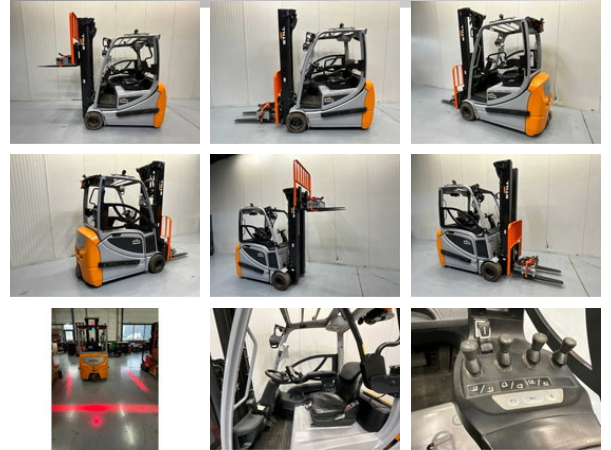

## Still RX20-20 - 5,7M - Triplex - Freelift - Sideshift

### General characteristics

Brand	Still
Subcategory	Forklift
Year of construction	2020
Hours displayed	6494
Condition	Used
Reference	V3058

### Properties

Single weight	3.869kg
Length	310cm
Width	120cm
Max. lifting capacity	2.000kg
Lifting height	570cm
Mast type	Triplex
Clearance height	245cm