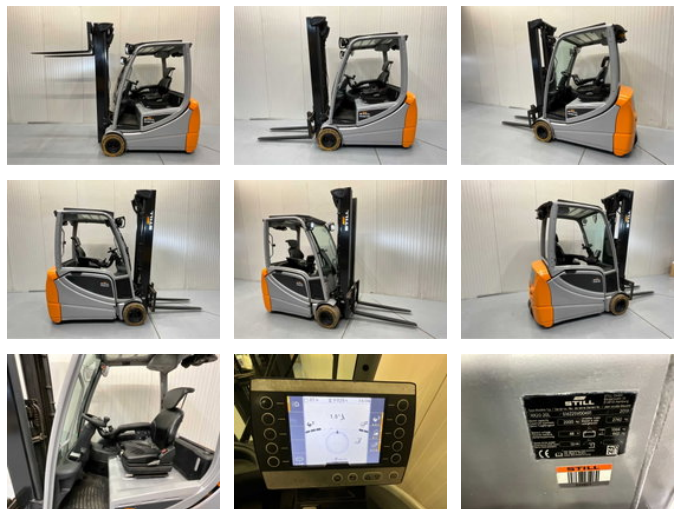

Still RX20-20 - 5,6M - Triplex - Freelift - Sideshift

General features

Brand	Still
Subcategory	Forklift
Construction year	2019
Condition	Used
Reference	V3049

Characteristics

Empty weight	3.804kg
Length	320cm
Width	120cm
Lifting capacity	2.000kg
Lifting height	5.600mm
Mast type	Triplex
Clearance height	2.460mm

Still RX20-20 - 5,6M - Triplex - Freelift - Sideshift

Description

Acoustic warning signal; 4th function; for non-marking tires, blue spot

Accessories