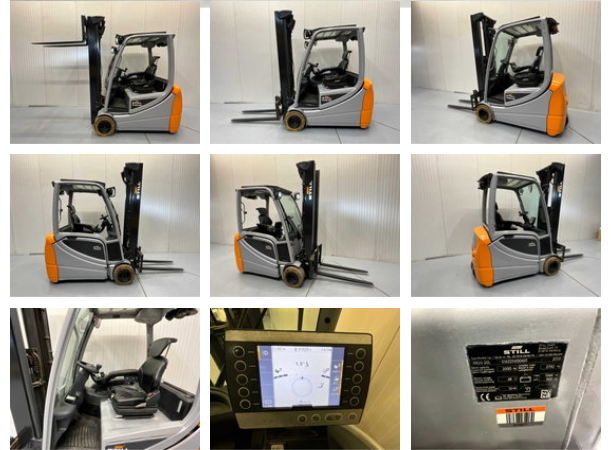

Still RX20-20 - 5,6M - Triplex - Freelift - Sideshift

General characteristics

Brand	Still
Subcategory	Forklift
Year of construction	2019
Condition	Used
Reference	V3049

Properties

Single weight	3.804kg
Length	320cm
Width	120cm
Max. lifting capacity	2.000kg
Lifting height	5.600mm
Mast type	Triplex
Clearance height	2.460mm

Description

Acoustic warning signal; 4th function; for non-marking tires, blue spot