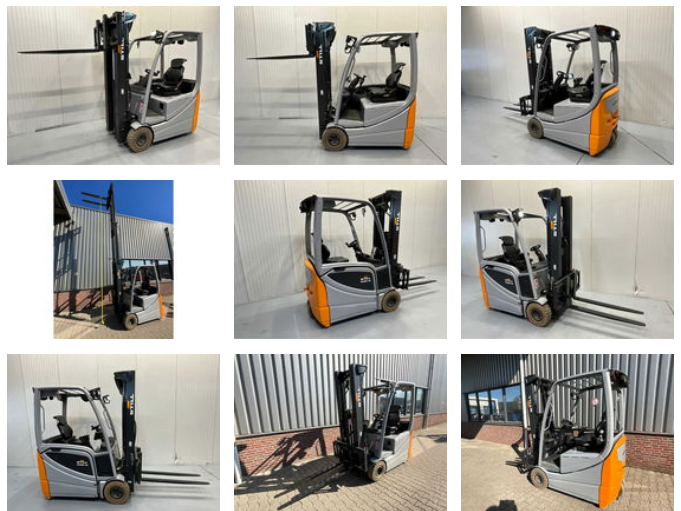

# Still RX20-16C

## General features

Brand	Still
Subcategory	Forklift
Construction year	2021
Hourmeter reading	6267
Condition	Used
Reference	V3059

## Characteristics

Length	320cm
Width	115cm
Lifting height	525cm
Mast type	Triplex

Still RX20-16C

Accessories