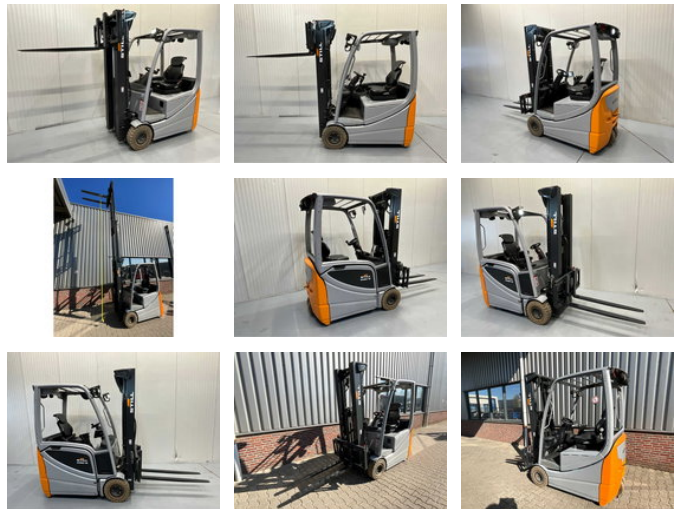

Still RX20-16C - 5,3M - Triplex - Freelift - Sideshift

General features

Brand	Still
Subcategory	Forklift
Construction year	2021
Hourmeter reading	6267
Condition	Used
Reference	V3059

Characteristics

Length	320cm
Width	115cm
Lifting height	525cm
Mast type	Triplex
Clearance height	225cm

Still RX20-16C - 5,3M - Triplex - Freelift - Sideshift

Accessories