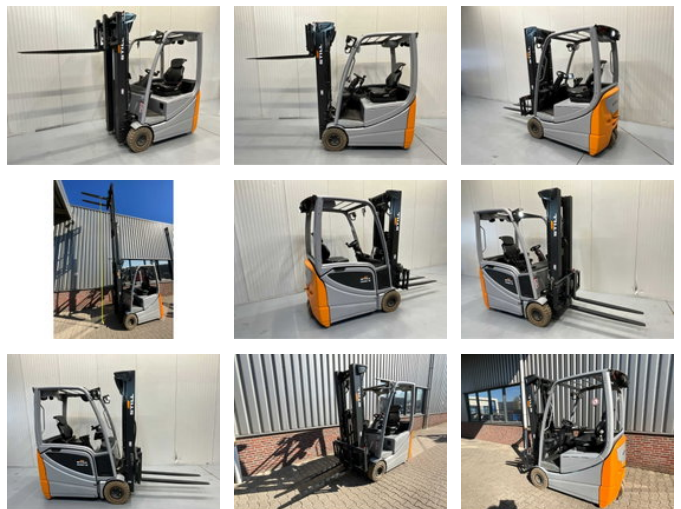

Still RX20-16C - 5,3M - Triplex - Freelift - Sideshift

General characteristics

Brand	Still
Subcategory	Forklift
Year of construction	2021
Hours displayed	6267
Condition	Used
Reference	V3059

Properties

Length	320cm
Width	115cm
Lifting height	525cm
Mast type	Triplex
Clearance height	225cm

Still RX20-16C - 5,3M - Triplex - Freelift - Sideshift

Accessories