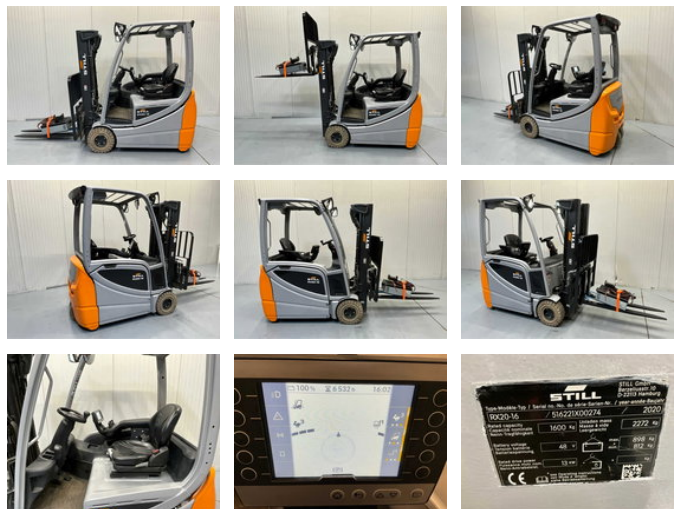

Still RX20-16 - 4,3M - Triplex - Freelift - Sideshift

General features

Brand	Still
Subcategory	Forklift
Construction year	2020
Hourmeter reading	6532
Condition	Used
Reference	V3060

Characteristics

Empty weight	3.170kg
Length	320cm
Width	120cm
Lifting capacity	1.600kg
Lifting height	432cm
Mast type	Triplex
Clearance height	210cm

Still RX20-16 - 4,3M - Triplex - Freelift - Sideshift

Description

Rear warning signal, automatic battery charging system, 4th function

Accessories