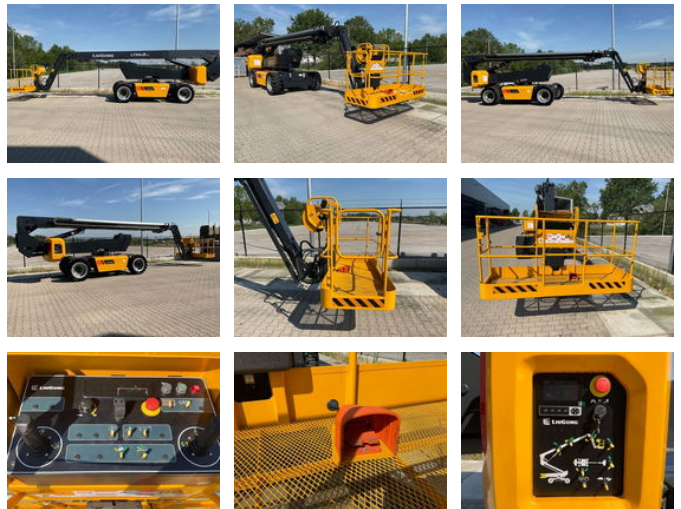

LiuGong LT26JE-li

General features

Brand	LiuGong
Subcategory	Telescopic boom lift wheeled
Date of first registration	01-04-2023
Color	Yellow
General condition	Very good
Fuel	Electric
CE marking	Yes

Characteristics

GWV	15.000kg
Length	980cm
Width	260cm
Lifting capacity	454kg
Lifting height	26.000mm
Mast type	Articulated

LiuGong LT26JE-II

Technical specifications

Drive

wheels

Accessories