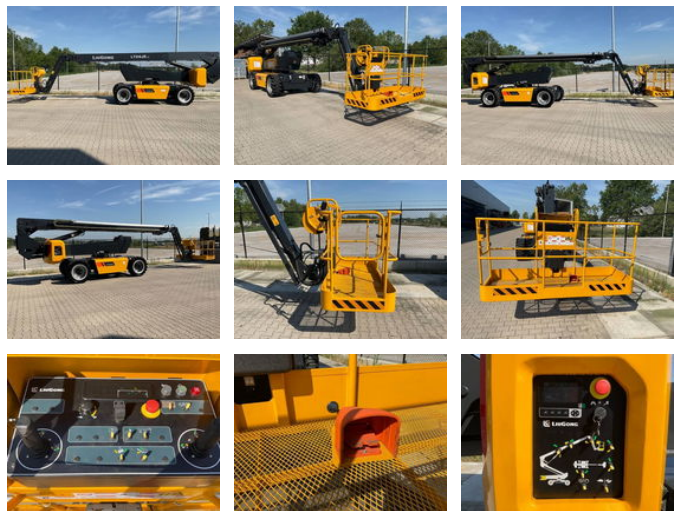

LiuGong LT26JE-li

General features

Brand	LiuGong
Subcategory	Telescopic boom lift wheeled
Construction year	2023
Date of first registration	01-04-2023
Color	Yellow
General condition	Very good
Fuel	Electric
ceMarking	Yes

Characteristics

Max. weight	15.000kg
Length	980cm
Width	260cm
Lifting capacity	454kg
Lifting height	26.000mm
Mast type	mastType.articulated

LiuGong LT26JE-II

Technical specifications

Drive

wheels

Accessories