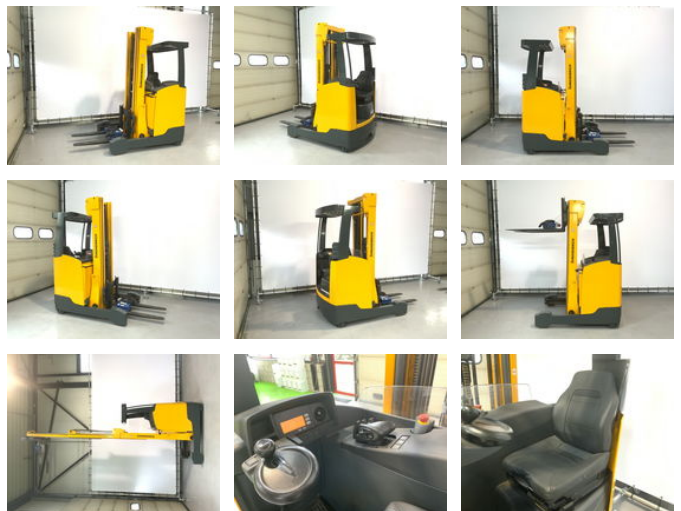

# Jungheinrich Rechtruck triplomast + sideshift ETV 214

## General features

Brand	Jungheinrich
Subcategory	Reachtruck
Construction year	2012
Hourmeter reading	5118
Color	Other
Condition	Used
General condition	Good
Fuel	Electric
CE marking	Yes

## Characteristics

Length	180cm
Width	126cm
Lifting capacity	1.400kg
Lifting height	590cm
Clearance height	2.510mm