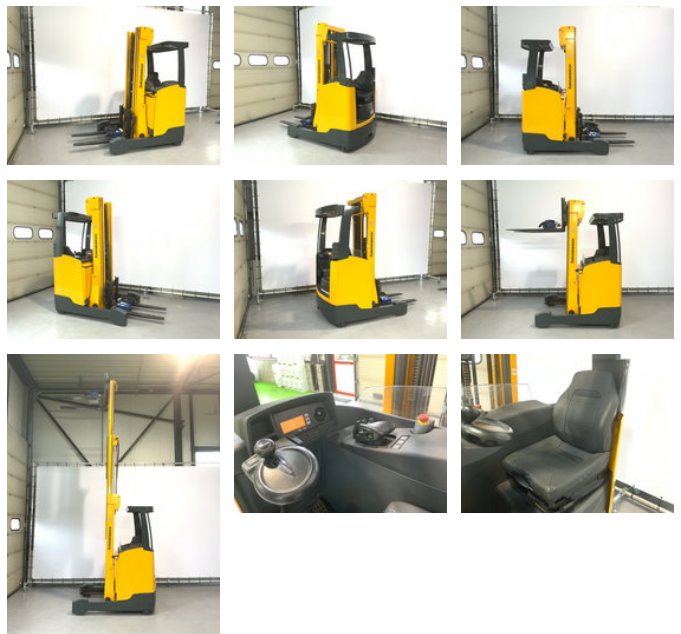

Jungheinrich Rechtruck triplomast + sideshift ETV 214

General features

Brand	Jungheinrich
Subcategory	Reachtruck
Color	Other
Condition	Used
General condition	Good
Fuel	Electric
CE marking	Yes

Characteristics

Length	180cm
Width	126cm
Lifting capacity	1.400kg
Lifting height	590cm

Jungheinrich Rechtruck triplomast + sideshift ETV 214

Accessories