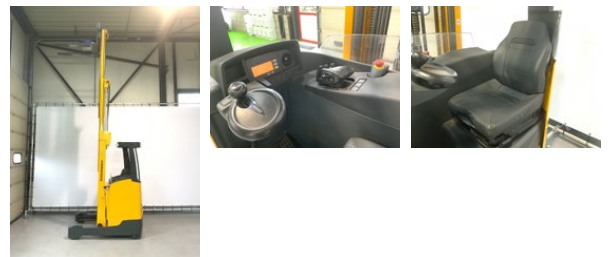

Jungheinrich Rechtruck triplomast + sideshift ETV 214

General characteristics

Brand	Jungheinrich
Subcategory	Reachtruck
Colour	Otherwise
Condition	Used
General state	Good
Fuel	Electric
CE marking	And

Properties

Length	180cm
Width	126cm
Max. lifting capacity	1.400kg
Lifting height	590cm