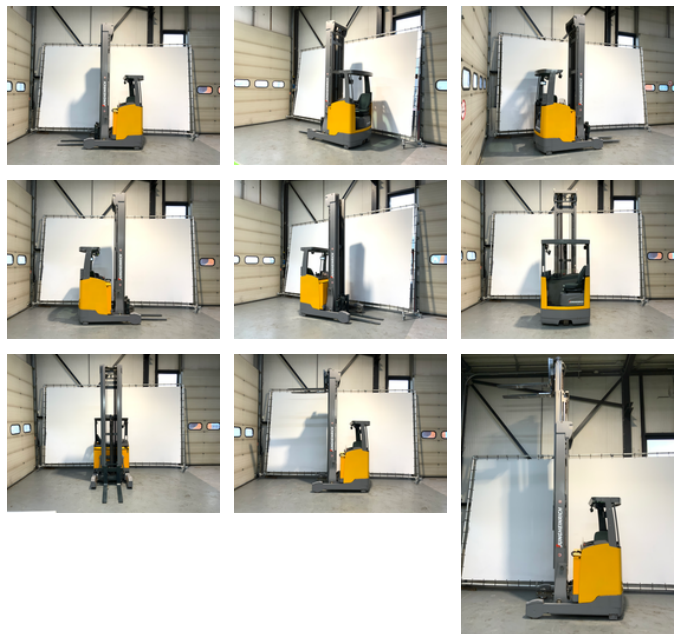

Jungheinrich ETV 318

General features

Brand	Jungheinrich
Subcategory	Reachtruck
Construction year	2015
Operating hours	8502
Color	Yellow
Condition	Used
Fuel	Electric
Reference	v2004
ceMarking	Yes

Characteristics

Empty weight	4.365kg
Length	265cm
Width	126cm
Serial number	91103269
Lifting capacity	1.800kg

Lifting height 9.620mm

Clearance height 3.850mm

Jungheinrich ETV 318

Description

Incl. battery charger Additional options: Camera fork, LED front lighting, 360-degree function