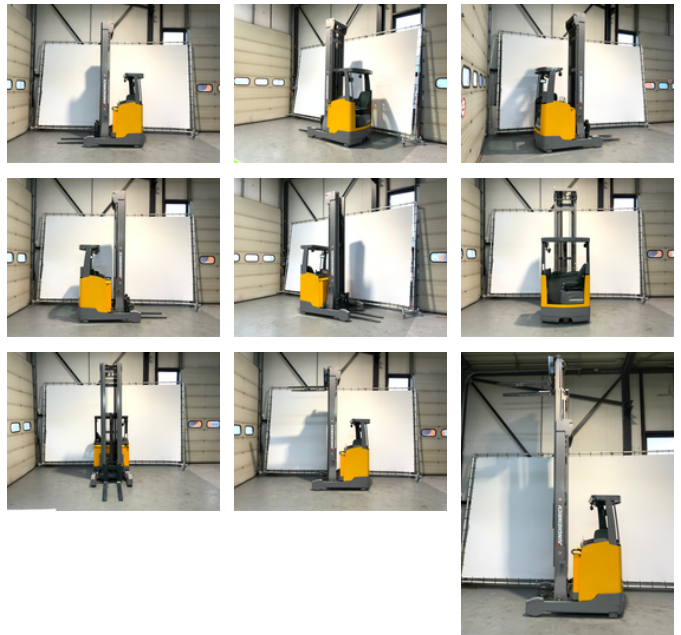

Jungheinrich ETV 318

General features

Brand	Jungheinrich
Subcategory	Reachtruck
Construction year	2015
Hourmeter reading	8502
Color	Yellow
Condition	Used
Fuel	Electric
Reference	v2004
CE marking	Yes

Characteristics

Empty weight	4.365kg
Length	265cm
Width	126cm
Serial number	91103269
Lifting capacity	1.800kg

Lifting height	9.620mm
----------------	---------

Clearance height	3.850mm
------------------	---------

Jungheinrich ETV 318