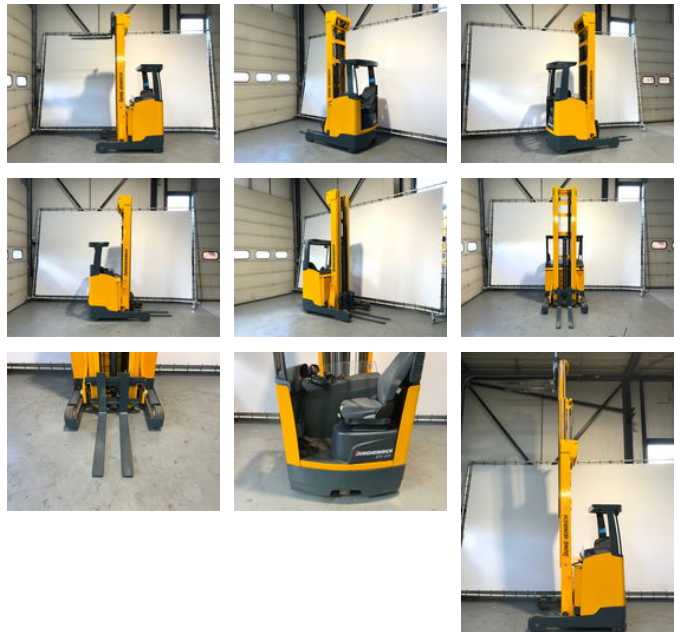

Jungheinrich ETV 214 ETV 214 hefhoogte 9.0 meter

General features

Brand	Jungheinrich
Subcategory	Reachtruck
Construction year	2015
Hourmeter reading	8461
Condition	Used
General condition	Very good
Fuel	Electric
Reference	V2089
CE marking	Yes

Characteristics

Empty weight	3.925kg
Length	250cm
Width	126cm
Serial number	91097208
Lifting capacity	1.400kg

Lifting height

9.020mm

Jungheinrich ETV 214 ETV 214 hefhoogte 9.0 meter

Description

Very neat Jungheinrich Reach truck ETV 214 from 2015: - Incl. Battery charger - Blue Spot - weighing function - hours 8461 - Year of construction 2015 - Very neat reach truck Heftrucktotaal can relieve you completely. We provide inspections, maintenance and transport. Feel free to contact us!