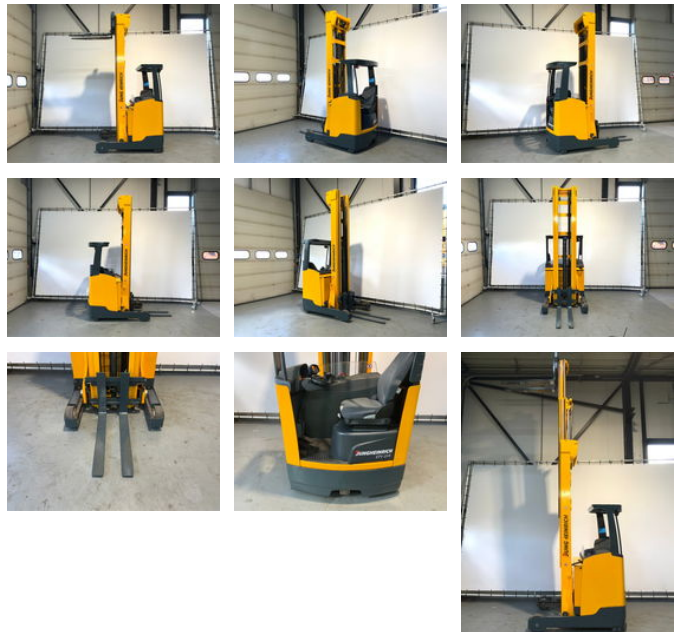

# Jungheinrich ETV 214 ETV 214 hefhoogte 9.0 meter

## General features

Brand	Jungheinrich
Subcategory	Reachtruck
Construction year	2015
Operating hours	8461
Condition	Used
General condition	Very good
Fuel	Electric
Reference	V2089
ceMarking	Yes

## Characteristics

Empty weight	3.925kg
Length	250cm
Width	126cm
Serial number	91097208
Lifting capacity	1.400kg

Lifting height

9.020mm

## Description

Very neat Jungheinrich Reach truck ETV 214 from 2015: - Incl. Battery charger - Blue Spot - weighing function - hours 8461 - Year of construction 2015 - Very neat reach truck Heftrucktotaal can relieve you completely. We provide inspections, maintenance and transport. Feel free to contact us!