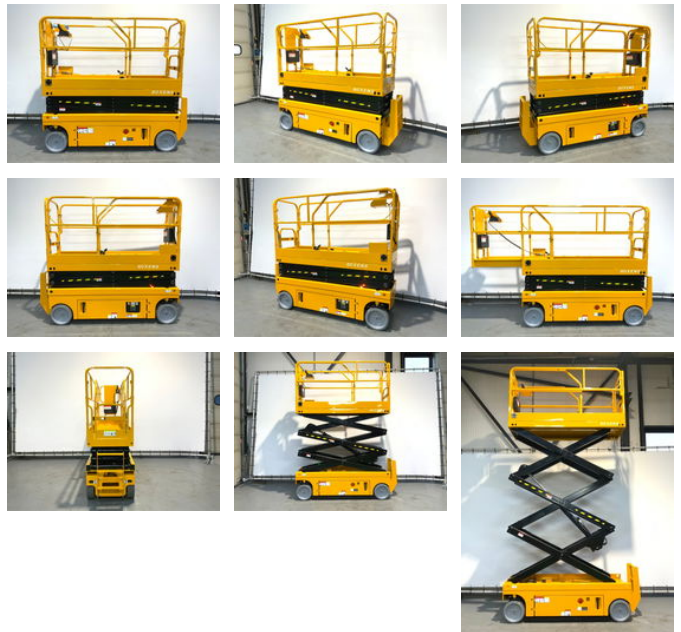

JD 80XENS

General features

Brand	JD
Subcategory	Scissor lift wheeled
Construction year	2025
Color	Yellow
General condition	Very good
Fuel	Electric
Reference	158
CE marking	Yes

Characteristics

Length	250cm
Width	82cm
Lifting capacity	380kg
Lifting height	6.000mm
Mast type	Scissor

JD 80XENS

Description

Unused. Non-marking tyres Built-in 220V charger with plug Incl. CE certificate and aerial platform booklet

Accessories