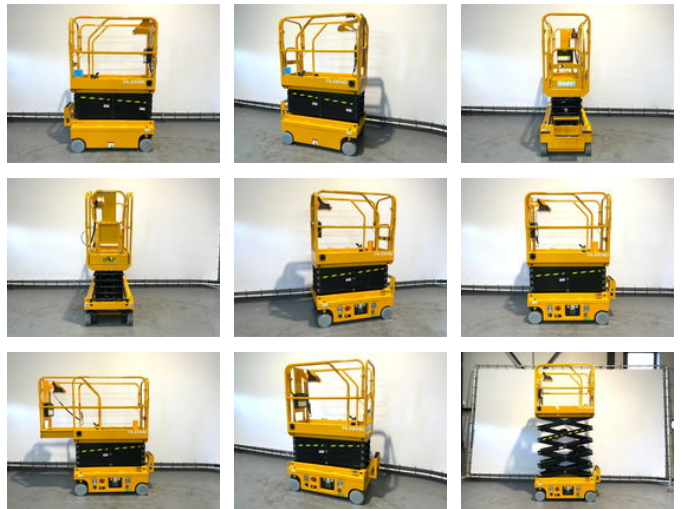

JD 76XEND

General features

Brand	JD
Subcategory	Scissor lift wheeled
Construction year	2025
Color	Yellow
General condition	Very good
Fuel	Electric
Reference	154
CE marking	Yes

Characteristics

Length	153cm
Width	81cm
Lifting capacity	230kg
Lifting height	5.600mm
Mast type	Scissor

JD 76XEND

Description

Unused. Non-marking tyres Built-in 220V charger with plug Incl. CE certificate and aerial platform booklet

Accessories