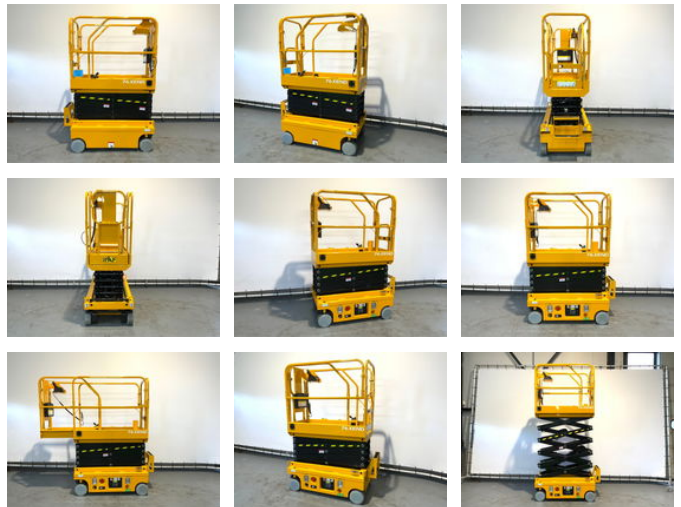

JD 76XEND

General features

Brand	JD
Subcategory	Scissor lift wheeld
Construction year	2024
Color	Yellow
General condition	Very good
Fuel	Electric
Reference	154
ceMarking	Yes

Characteristics

Length	153cm
Width	81cm
Lifting capacity	230kg
Lifting height	5.600mm
Mast type	Scissor

JD 76XEND

Description

Unused. Non-marking tyres Built-in 220V charger with plug Incl. CE certificate and aerial platform booklet

Accessories