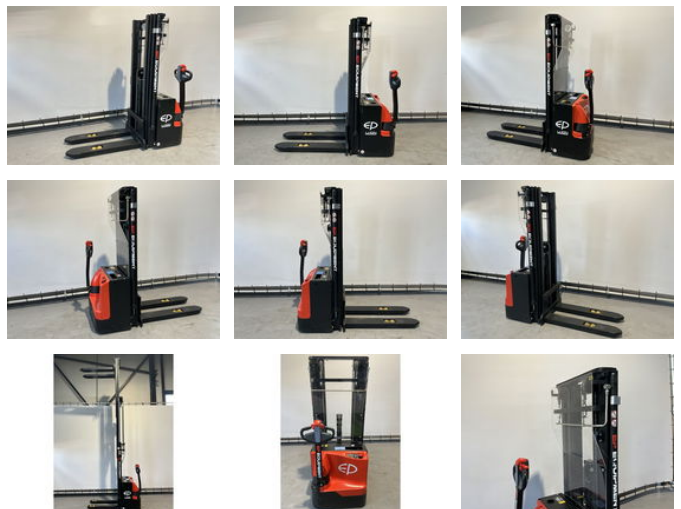

Ep WSA161 stapelaar hefhoogte 4,50 meter

General features

Brand	Ep
Subcategory	Pallet stacker
Construction year	2025
General condition	Very good
Fuel	Electric
CE marking	Yes

Characteristics

Empty weight	940kg
Load capacity	1.600kg
Length	187cm
Width	80cm
Lifting capacity	1.600kg
Lifting height	4.500mm

Ep WSA161 stapelaar hefhoogte 4,50 meter

Accessories