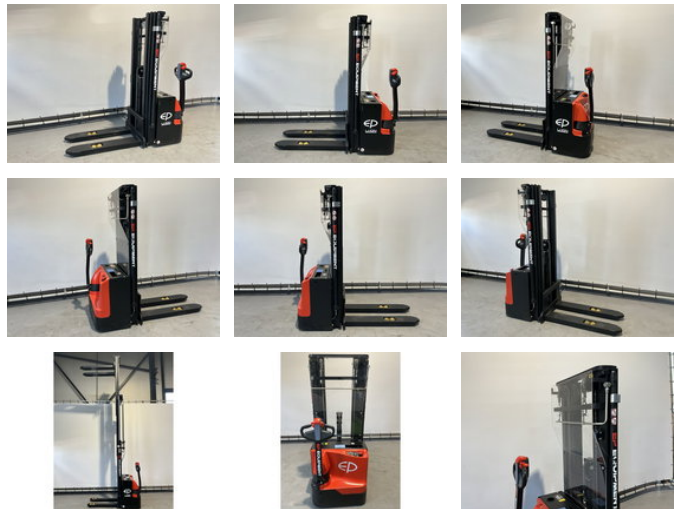

Ep WSA161 stapelaar hefhoogte 4,50 meter

General features

Brand	Ep
Subcategory	Pallet stacker
Construction year	2026
General condition	Very good
Fuel	Electric
CE marking	Yes

Characteristics

Empty weight	940kg
Load capacity	1.600kg
Length	187cm
Width	80cm
Lifting capacity	1.600kg
Lifting height	4.500mm

Ep WSA161 stapelaar hefhoogte 4,50 meter

Accessories