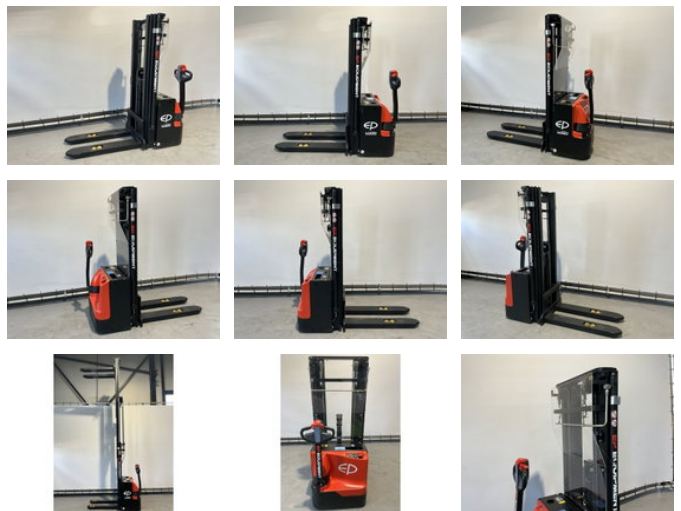

Ep WSA161 stapelaar hefhoogte 4,50 meter

General characteristics

Brand	Ep
Subcategory	Pallet stacker
Year of construction	2026
General state	Very good
Fuel	Electric
CE marking	And

Properties

Single weight	940kg
Load capacity	1.600kg
Length	187cm
Width	80cm
Max. lifting capacity	1.600kg
Lifting height	4.500mm

Ep WSA161 stapelaar hefhoogte 4,50 meter

Accessories