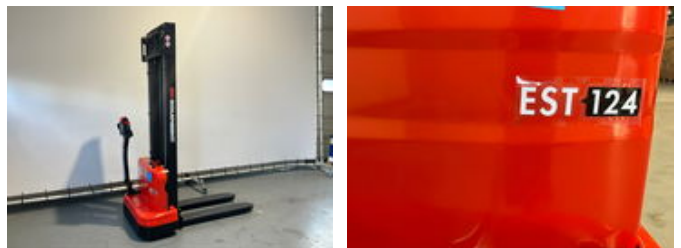

Ep EST 124 hefhoogte 3,60 meter

General features

Brand	Ep
Subcategory	Pallet stacker
Construction year	2025
General condition	Very good
Fuel	Electric
Reference	147
CE marking	Yes

Characteristics

Empty weight	580kg
Load capacity	1.200kg
Length	172cm
Width	80cm
Lifting capacity	1.200kg
Lifting height	3.600mm

Mast type

Articulated

Ep EST 124 hefhoogte 3,60 meter

Description

New EP EST 122 LI-ION stacker with a lift height of 3.6 meters: 12-month warranty Fast charging time Maintenance-free AGM battery Available in 4 different lift heights Strong undercarriage Clearance height 2.37 m