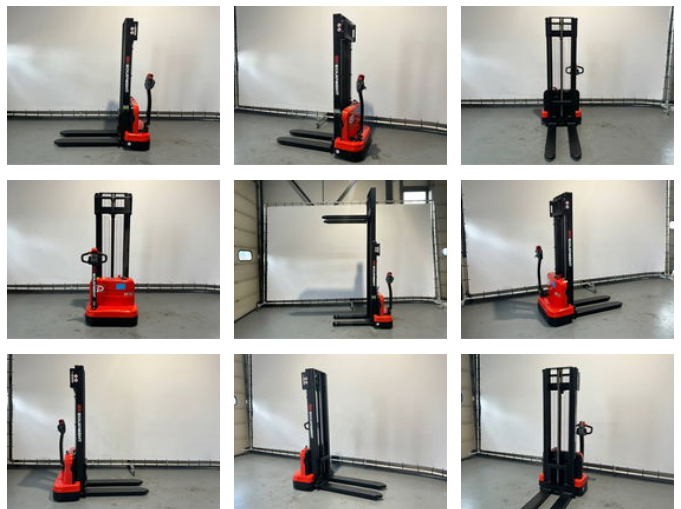

Ep EST 124 hefhoogte 3,30 meter

General features

Brand	Ep
Subcategory	Pallet stacker
Construction year	2025
Condition	Used
General condition	Very good
Fuel	Electric
Reference	146
CE marking	Yes

Characteristics

Empty weight	580kg
Load capacity	1.200kg
Length	172cm
Width	80cm
Lifting capacity	1.200kg
Lifting height	3.300mm

Ep EST 124 hefhoogte 3,30 meter

Description

New EP EST 124 stacker with a lift height of 3.3 meters: 12-month warranty Fast charging time Maintenance-free AGM battery
Available in 4 different lift heights Strong undercarriage Clearance height 2.24 m