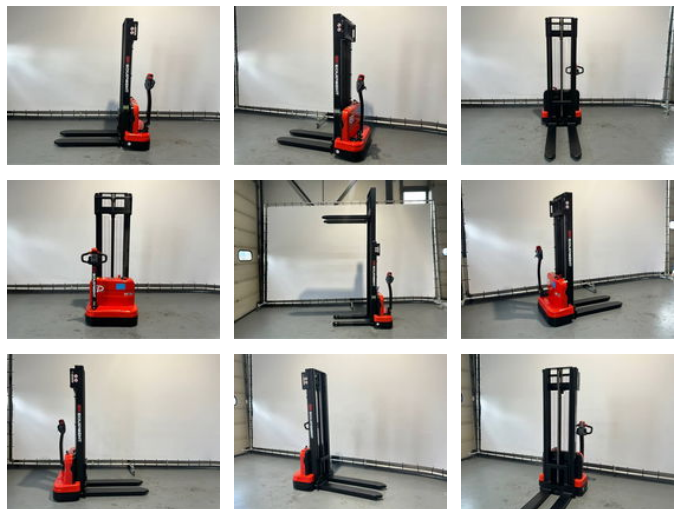

## Ep EST 124 hefhoogte 3,30 meter

### General features

Brand	Ep
Subcategory	Pallet stacker
Construction year	2024
Condition	Used
General condition	Very good
Fuel	Electric
Reference	146
ceMarking	Yes

### Characteristics

Empty weight	580kg
Load capacity	1.200kg
Length	172cm
Width	80cm
Lifting capacity	1.200kg
Lifting height	3.300mm

## Description

New EP EST 124 stacker with a lift height of 3.3 meters: 12-month warranty Fast charging time Maintenance-free AGM battery  
Available in 4 different lift heights Strong undercarriage Clearance height 2.24 m