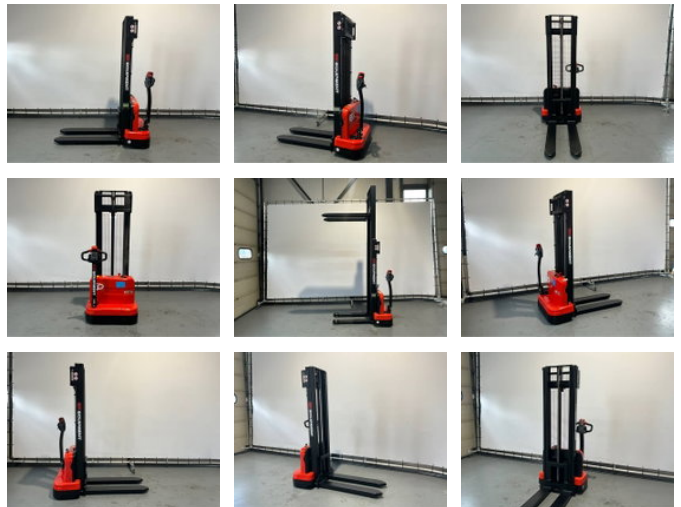

## Ep EST 124 hefhoogte 3,30 meter

### General characteristics

Brand	Ep
Subcategory	Pallet stacker
Year of construction	2026
General state	Very good
Fuel	Electric
Reference	146
CE marking	And

### Properties

Single weight	580kg
Load capacity	1.200kg
Length	172cm
Width	80cm
Max. lifting capacity	1.200kg
Lifting height	3.300mm

## Description

New EP EST 124 stacker with a lift height of 3.3 meters: 12-month warranty Fast charging time Maintenance-free AGM battery  
Available in 4 different lift heights Strong undercarriage Clearance height 2.24 m