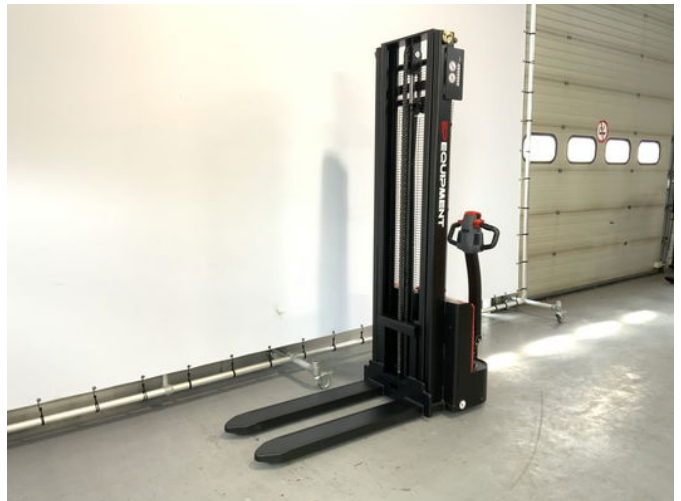

Ep EST 122 stapelaar met een hefhoogte van 3,60 meter

General features

Brand	Ep
Subcategory	Pallet stacker
Construction year	2025
General condition	Very good
Fuel	Electric
Reference	104
CE marking	Yes

Characteristics

Empty weight	625kg
Load capacity	1.200kg
Length	150cm
Width	80cm
Lifting capacity	1.200kg

Lifting height

3.600mm

Ep EST 122 stapelaar met een hefhoogte van 3,60 meter

Description

New EP EST 122 stacker with a lift height of 3.6 meters. - 12 months warranty - Fast charging time - AGM battery - Available in 4 different lift heights - Strong undercarriage Heftrucktotaal can relieve you of all your worries. We provide inspections, maintenance and transport. Feel free to contact us!