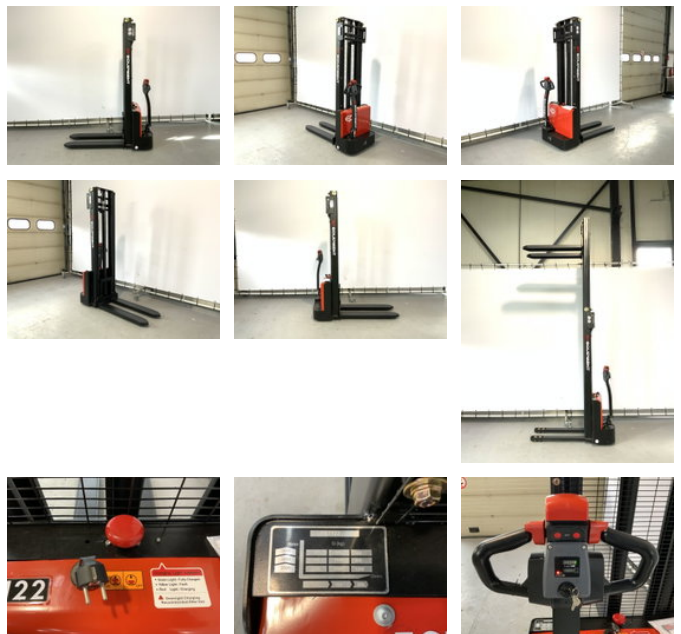

## Ep EST 122 stapelaar met een hefhoogte van 3,60 meter

### General characteristics

Brand	Ep
Subcategory	Pallet stacker
Year of construction	2026
General state	Very good
Fuel	Electric
Reference	104
CE marking	And

### Properties

Single weight	625kg
Load capacity	1.200kg
Length	150cm
Width	80cm
Max. lifting capacity	1.200kg

Lifting height

3.600mm

## Description

New EP EST 122 stacker with a lift height of 3.6 meters. - 12 months warranty - Fast charging time - AGM battery - Available in 4 different lift heights - Strong undercarriage Heftrucktotaal can relieve you of all your worries. We provide inspections, maintenance and transport. Feel free to contact us!