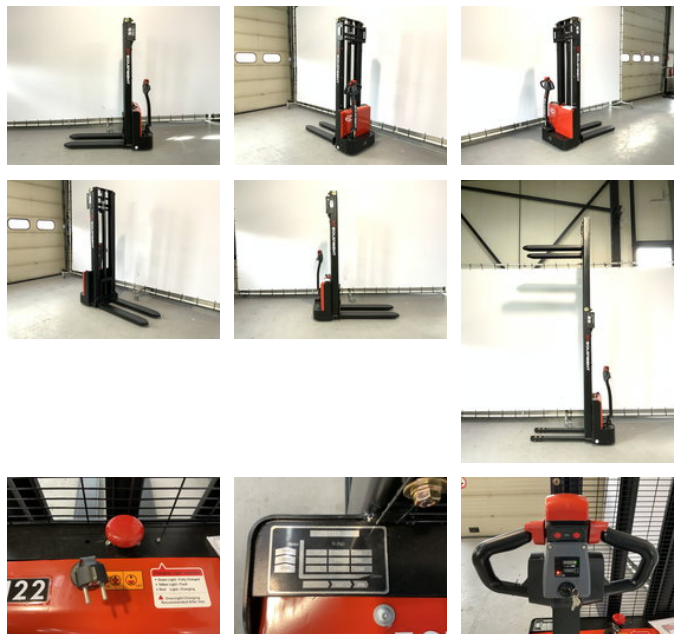

## Ep EST 122 stapelaar met een hefhoogte van 3,60 meter

### General features

Brand	Ep
Subcategory	Pallet stacker
Construction year	2026
General condition	Very good
Fuel	Electric
Reference	104
CE marking	Yes

### Characteristics

Empty weight	625kg
Load capacity	1.200kg
Length	150cm
Width	80cm
Lifting capacity	1.200kg

Lifting height

3.600mm

## Description

New EP EST 122 stacker with a lift height of 3.6 meters. - 12 months warranty - Fast charging time - AGM battery - Available in 4 different lift heights - Strong undercarriage Heftrucktotaal can relieve you of all your worries. We provide inspections, maintenance and transport. Feel free to contact us!