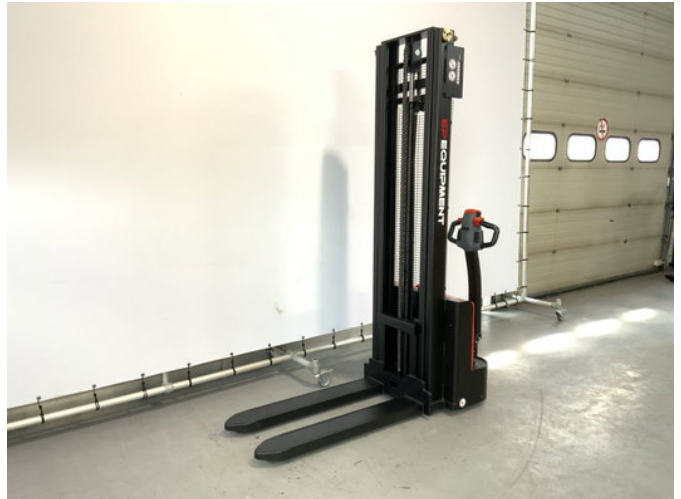

## Ep EST 122 stapelaar met een hefhoogte van 3,60 meter

### General features

Brand	Ep
Subcategory	Pallet stacker
Construction year	2026
General condition	Very good
Fuel	Electric
Reference	104
CE marking	Yes

### Characteristics

Empty weight	625kg
Load capacity	1.200kg
Length	150cm
Width	80cm
Lifting capacity	1.200kg

Lifting height

3.600mm

## Description

New EP EST 122 stacker with a lift height of 3.6 meters. - 12 months warranty - Fast charging time - AGM battery - Available in 4 different lift heights - Strong undercarriage Heftrucktotaal can relieve you of all your worries. We provide inspections, maintenance and transport. Feel free to contact us!