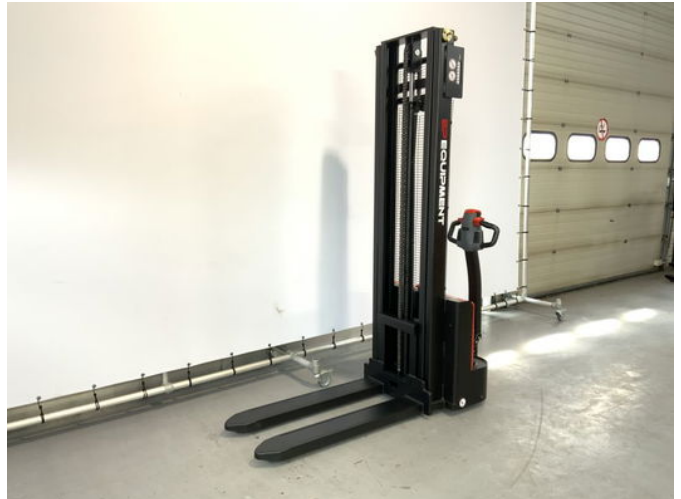

Ep EST 122 stapelaar met een hefhoogte van 3,60 meter

General features

Brand	Ep
Subcategory	Pallet stacker
Construction year	2024
General condition	Very good
Fuel	Electric
Reference	104
ceMarking	Yes

Characteristics

Empty weight	625kg
Load capacity	1.200kg
Length	150cm
Width	80cm
Lifting capacity	1.200kg

Lifting height

3.600mm

Ep EST 122 stapelaar met een hefhoogte van 3,60 meter

Description

New EP EST 122 stacker with a lift height of 3.6 meters. - 12 months warranty - Fast charging time - AGM battery - Available in 4 different lift heights - Strong undercarriage Heftrucktotaal can relieve you of all your worries. We provide inspections, maintenance and transport. Feel free to contact us!