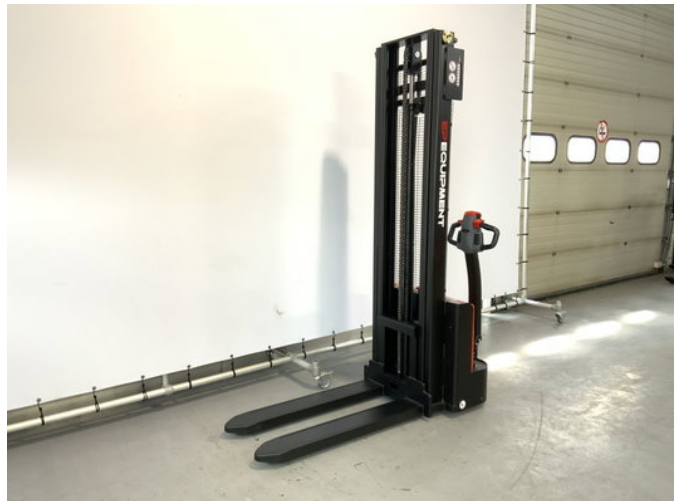

## Ep EST 122 stapelaar met een hefhoogte van 3,60 meter

### General characteristics

Brand	Ep
Subcategory	Pallet stacker
Year of construction	2026
General state	Very good
Fuel	Electric
Reference	104
CE marking	And

### Properties

Single weight	625kg
Load capacity	1.200kg
Length	150cm
Width	80cm
Max. lifting capacity	1.200kg

Lifting height

3.600mm

## Description

New EP EST 122 stacker with a lift height of 3.6 meters. - 12 months warranty - Fast charging time - AGM battery - Available in 4 different lift heights - Strong undercarriage Heftrucktotaal can relieve you of all your worries. We provide inspections, maintenance and transport. Feel free to contact us!