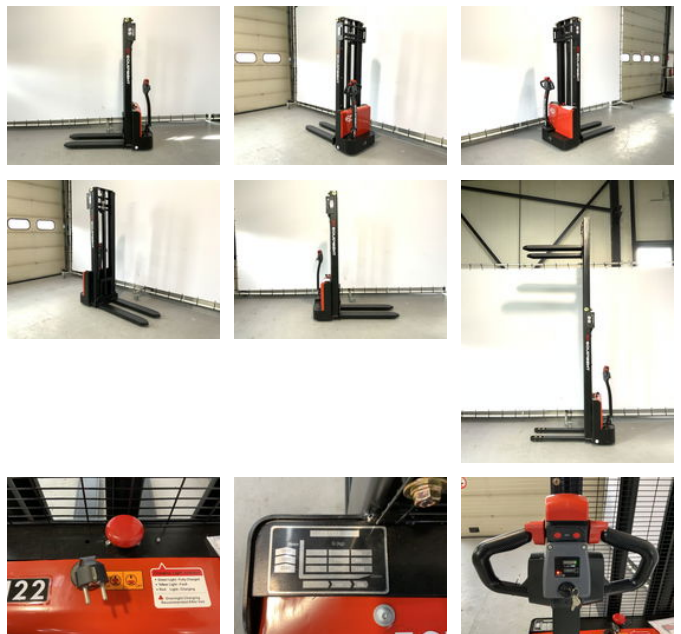

Ep EST 122 stapelaar met een hefhoogte van 3,60 meter

General features

Brand	Ep
Subcategory	Pallet stacker
Construction year	2024
General condition	Very good
Fuel	Electric
Reference	104
ceMarking	Yes

Characteristics

Empty weight	625kg
Load capacity	1.200kg
Length	150cm
Width	80cm
Lifting capacity	1.200kg

Lifting height

3.600mm

Ep EST 122 stapelaar met een hefhoogte van 3,60 meter

Description

New EP EST 122 stacker with a lift height of 3.6 meters. - 12 months warranty - Fast charging time - AGM battery - Available in 4 different lift heights - Strong undercarriage Heftrucktotaal can relieve you of all your worries. We provide inspections, maintenance and transport. Feel free to contact us!