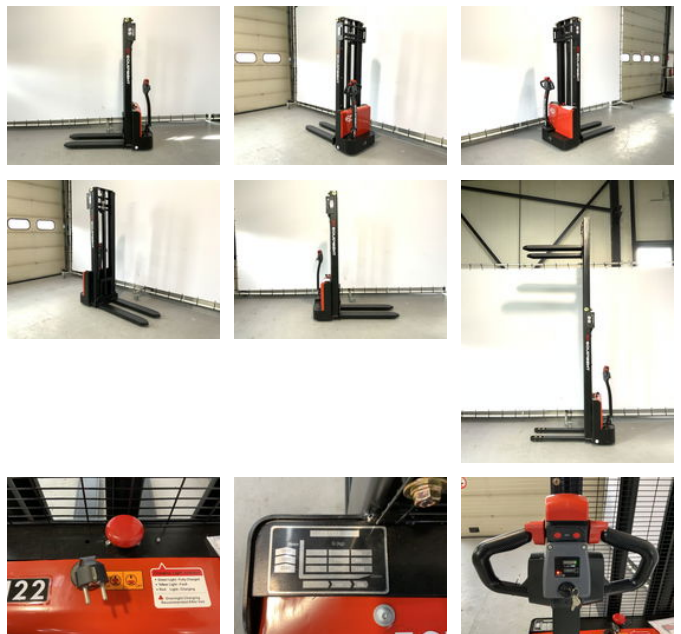

Ep EST 122 stapelaar met een hefhoogte van 3,60 meter

General features

Brand	Ep
Subcategory	Pallet stacker
Construction year	2025
General condition	Very good
Fuel	Electric
Reference	104
CE marking	Yes

Characteristics

Empty weight	625kg
Load capacity	1.200kg
Length	150cm
Width	80cm
Lifting capacity	1.200kg

Lifting height

3.600mm

Ep EST 122 stapelaar met een hefhoogte van 3,60 meter

Description

New EP EST 122 stacker with a lift height of 3.6 meters. - 12 months warranty - Fast charging time - AGM battery - Available in 4 different lift heights - Strong undercarriage Heftrucktotaal can relieve you of all your worries. We provide inspections, maintenance and transport. Feel free to contact us!