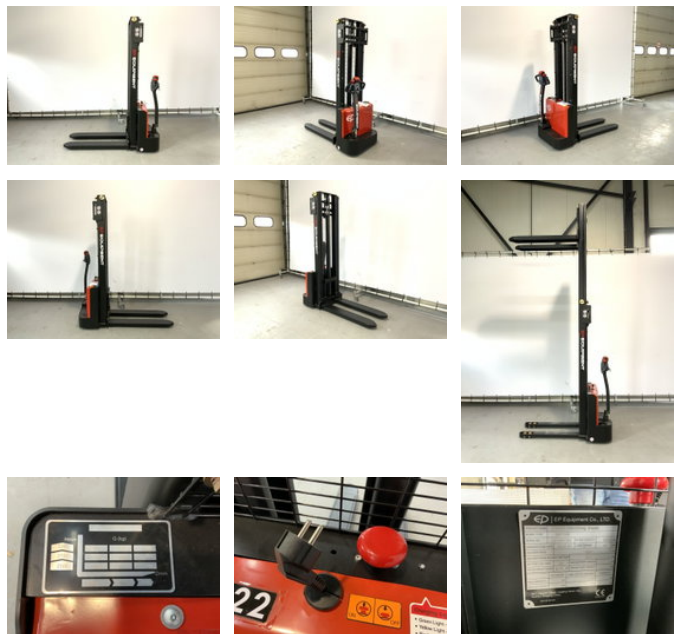

Ep EST 122 met een hefhoogte van 3,30 meter

General characteristics

| | |
|----------------------|----------------|
| Brand | Ep |
| Subcategory | Pallet stacker |
| Year of construction | 2026 |
| General state | Very good |
| Fuel | Electric |
| Reference | 103 |
| CE marking | And |

Properties

| | |
|-----------------------|---------|
| Single weight | 625kg |
| Load capacity | 1.200kg |
| Length | 150cm |
| Width | 80cm |
| Max. lifting capacity | 1.200kg |

Lifting height

3.300mm

Ep EST 122 met een hefhoogte van 3,30 meter

Description

New EP EST 122 stacker with a lift height of 3.3 meters. - 12 months warranty - Fast charging time - AGM battery - Available in 4 different lift heights - Strong undercarriage Heftrucktotaal can relieve you of all your worries. We provide inspections, maintenance and transport. Feel free to contact us!