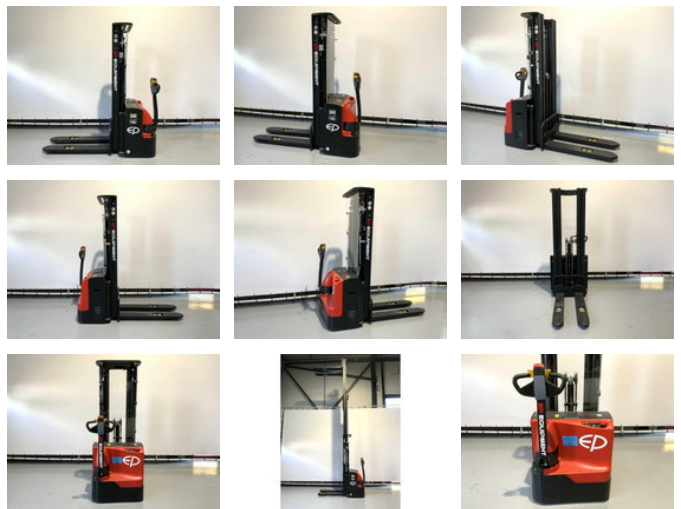

Ep ES12-12WA hefhoogte 4,80 meter

General characteristics

Brand	Ep
Subcategory	Pallet stacker
Year of construction	2026
General state	Very good
Fuel	Electric
Reference	167
CE marking	And

Properties

Single weight	955kg
Load capacity	1.200kg
Length	195cm
Width	82cm
Max. lifting capacity	1.200kg
Lifting height	4.800mm

Ep ES12-12WA hefhoogte 4,80 meter

Description

New 12 months warranty Initial charge Fast charging time AGM battery

Accessories