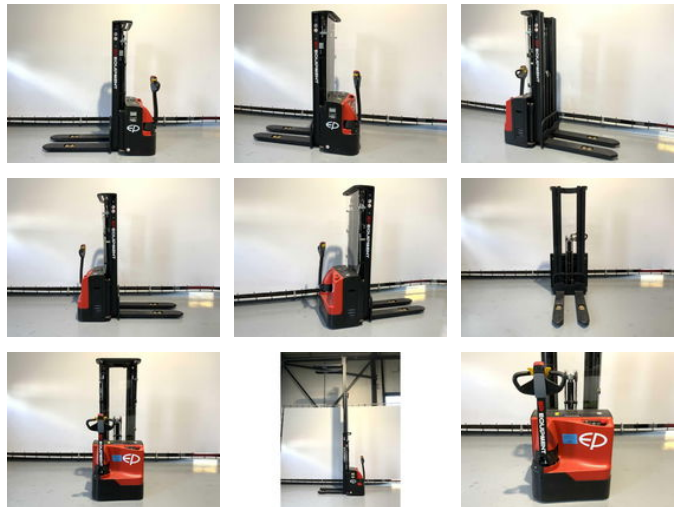

Ep ES12-12WA hefhoogte 4,80 meter

General features

Brand	Ep
Subcategory	Pallet stacker
Construction year	2024
General condition	Very good
Fuel	Electric
Reference	167
ceMarking	Yes

Characteristics

Empty weight	955kg
Load capacity	1.200kg
Length	195cm
Width	82cm
Lifting capacity	1.200kg
Lifting height	4.800mm

Ep ES12-12WA hefhoogte 4,80 meter

Description

New 12 months warranty Initial charge Fast charging time AGM battery

Accessories