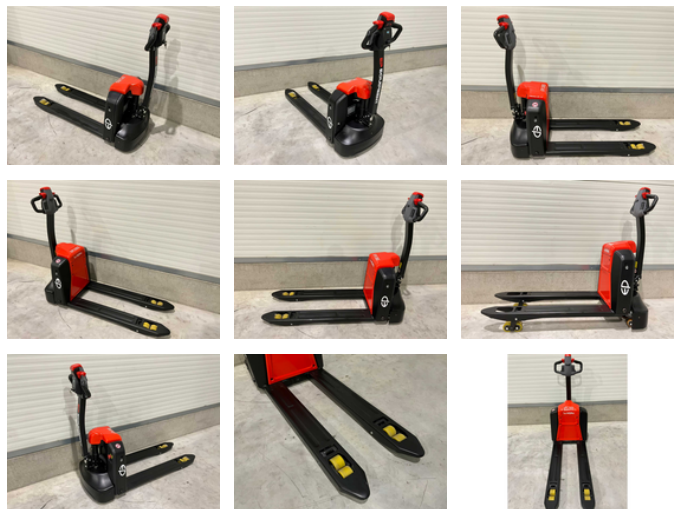

Ep EPL 185

General features

Brand	Ep
Subcategory	Pallet truck
Construction year	2026
Color	Black
Condition	Used
General condition	Very good
Fuel	Electric
Reference	132

Characteristics

Empty weight	170kg
Load capacity	1.800kg
Length	155cm
Width	61cm

Ep EPL 185

Technical specifications

Drive

wheels

Description

Unused , LI-ION battery pack , internal charger built-in , manual present

Accessories