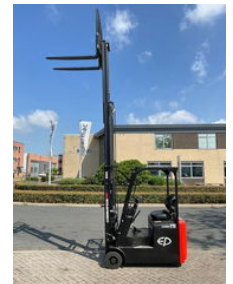

# Ep EFS151 hefhoogte 4,50 meter

## General features

Brand	Ep
Subcategory	Forklift
Construction year	2024
General condition	Very good
ceMarking	Yes

## Characteristics

Empty weight	2.360kg
Length	180cm
Width	100cm

Cabin	Open
Lifting capacity	1.500kg
Lifting height	4.500mm
Mast type	Triplex
Clearance height	1.990mm