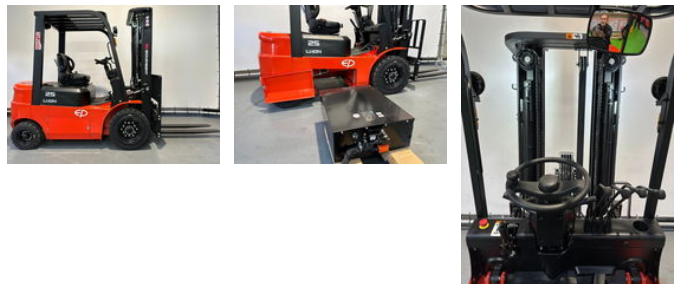

Ep EFL252X EFL252X Hefhoogte 4,80 meter

General features

Brand	Ep
Subcategory	Forklift
Construction year	2024
General condition	Very good
Fuel	Electric
Reference	148
ceMarking	Yes

Characteristics

Empty weight	4.570kg
Length	258cm
Width	106cm

Lifting capacity	2.500kg
Lifting height	4.800mm
Mast type	Triplex
Clearance height	2.100mm

Ep EFL252X EFL252X Hefhoogte 4,80 meter

Description

New type EP EFL 252X with triplomast 4800mm with freelif and integrated sideshift. 4th function with hoses to forkboard. Led lighting and street lighting and bleuspot. Headroom 2.21 meters. With exchangeable battery and built-in charger on 220 volts. Separate extra battery available with charger so that you can work with 1 battery and 1 battery on the charger.