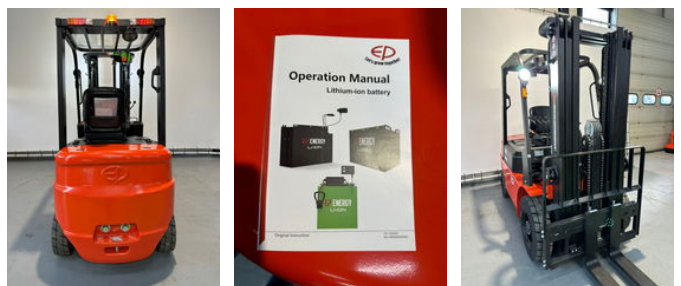

Ep EFL252X EFL252X Hefhoogte 4,80 meter

General features

Brand	Ep
Subcategory	Forklift
Construction year	2024
General condition	Very good
Fuel	Electric
Reference	148
ceMarking	Yes

Characteristics

Empty weight	4.570kg
Length	258cm
Width	106cm

Lifting capacity	2.500kg
Lifting height	4.800mm
Mast type	Triplex
Clearance height	2.100mm

Ep EFL252X EFL252X Hefhoogte 4,80 meter

Description

New type EP EFL 252X with triplomast 4800mm with freelif and integrated sideshift. 4th function with hoses to forkboard. Led lighting and street lighting and bleuspot. Headroom 2.21 meters. With exchangeable battery and built-in charger on 220 volts. Separate extra battery available with charger so that you can work with 1 battery and 1 battery on the charger.