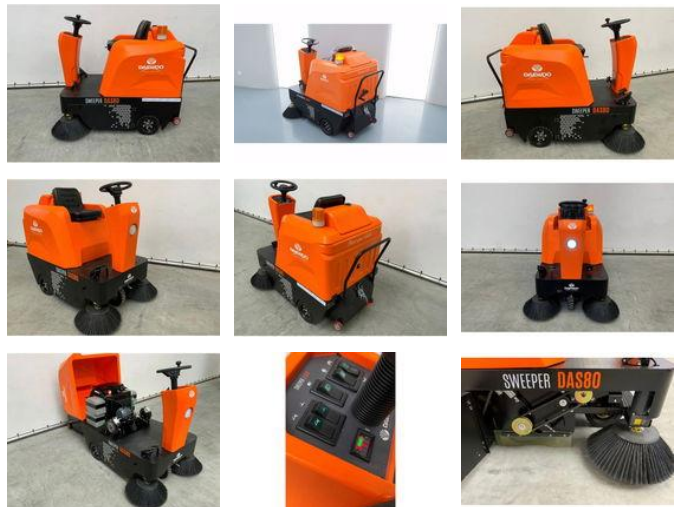

Daewoo DAS 80 Zelfrijdende veegmachine

General features

Brand	Daewoo
Subcategory	Road sweeper
Construction year	2024
Color	Gray
General condition	Very good
Fuel	Electric
Reference	364

Characteristics

Empty weight	396kg
Length	160cm
Width	116cm

Daewoo DAS 80 Zelfrijdende veegmachine

Description

Sweeping width 1250 mm; Width of side brushes 2*400 mm; Running motor 700 W; Battery capacity 48 v/ 65 ah * 4 pcs; Total weight 396 kg; Width of main brush 500 mm; Working efficiency 6380 m²/h; Dirt container capacity 80L; Roller brush motor 700W; Running speed 0-10 Km/h; 80 liters of dirt container capacity