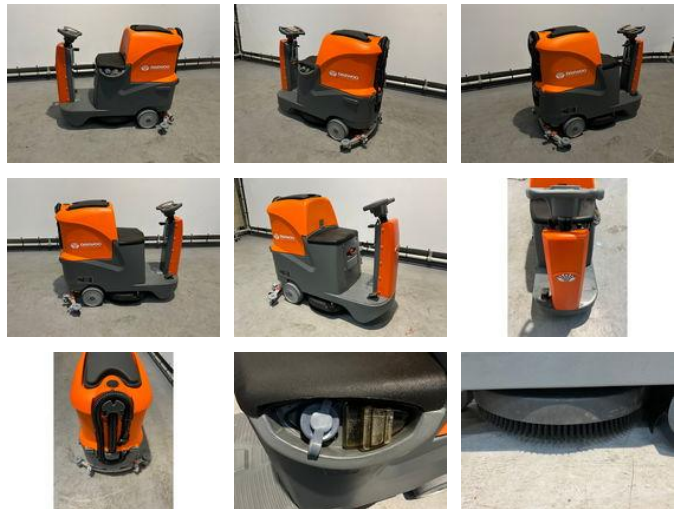

Daewoo DAF R70 Opzit schrobmachine

General features

Brand	Daewoo
Subcategory	Road sweeper
Construction year	2024
Color	Gray
General condition	Very good
Fuel	Electric
Reference	362

Characteristics

Empty weight	200kg
Length	126cm
Width	60cm

Daewoo DAF R70 Opzitschrobbmaschine

Description

Unused, work capacity 3500m²/h, brush motor 24V - 500W, maximum speed 5-5.5km/h, solution tank 70 Liter, holding tank 70 Liter, handlebar diameter 1980mm, pressure level 65 db